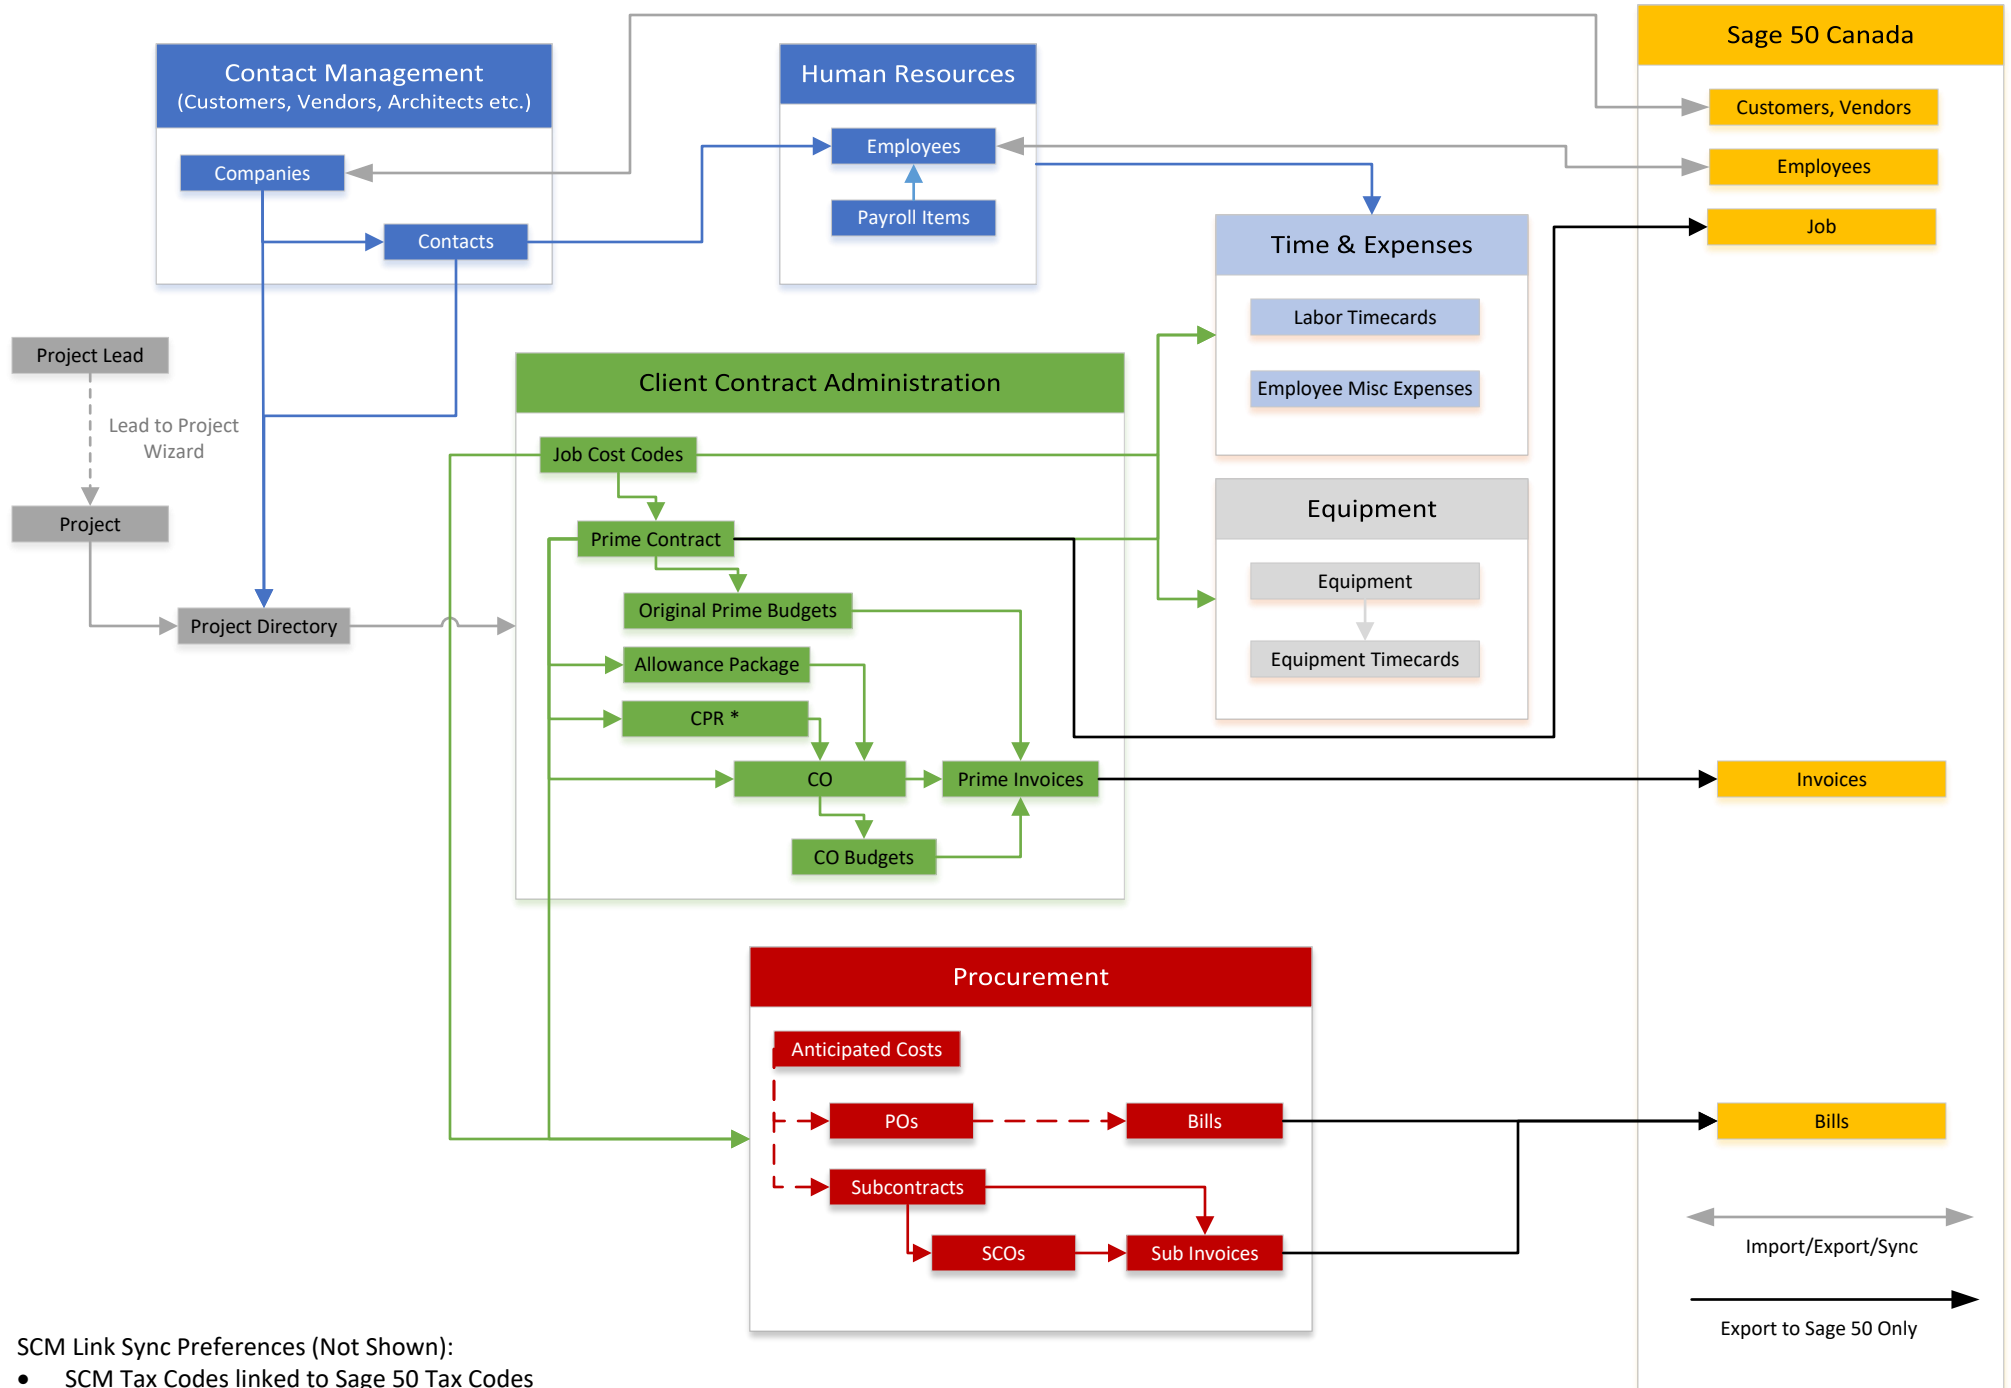

Sage Construction Management and Sage 50—Canadian Edition Integration

SCM Link Sync Preferences (Not Shown):

- SCM Tax Codes linked to Sage 50 Tax Codes
- SCM Job Cost Codes linked to Sage CA Items