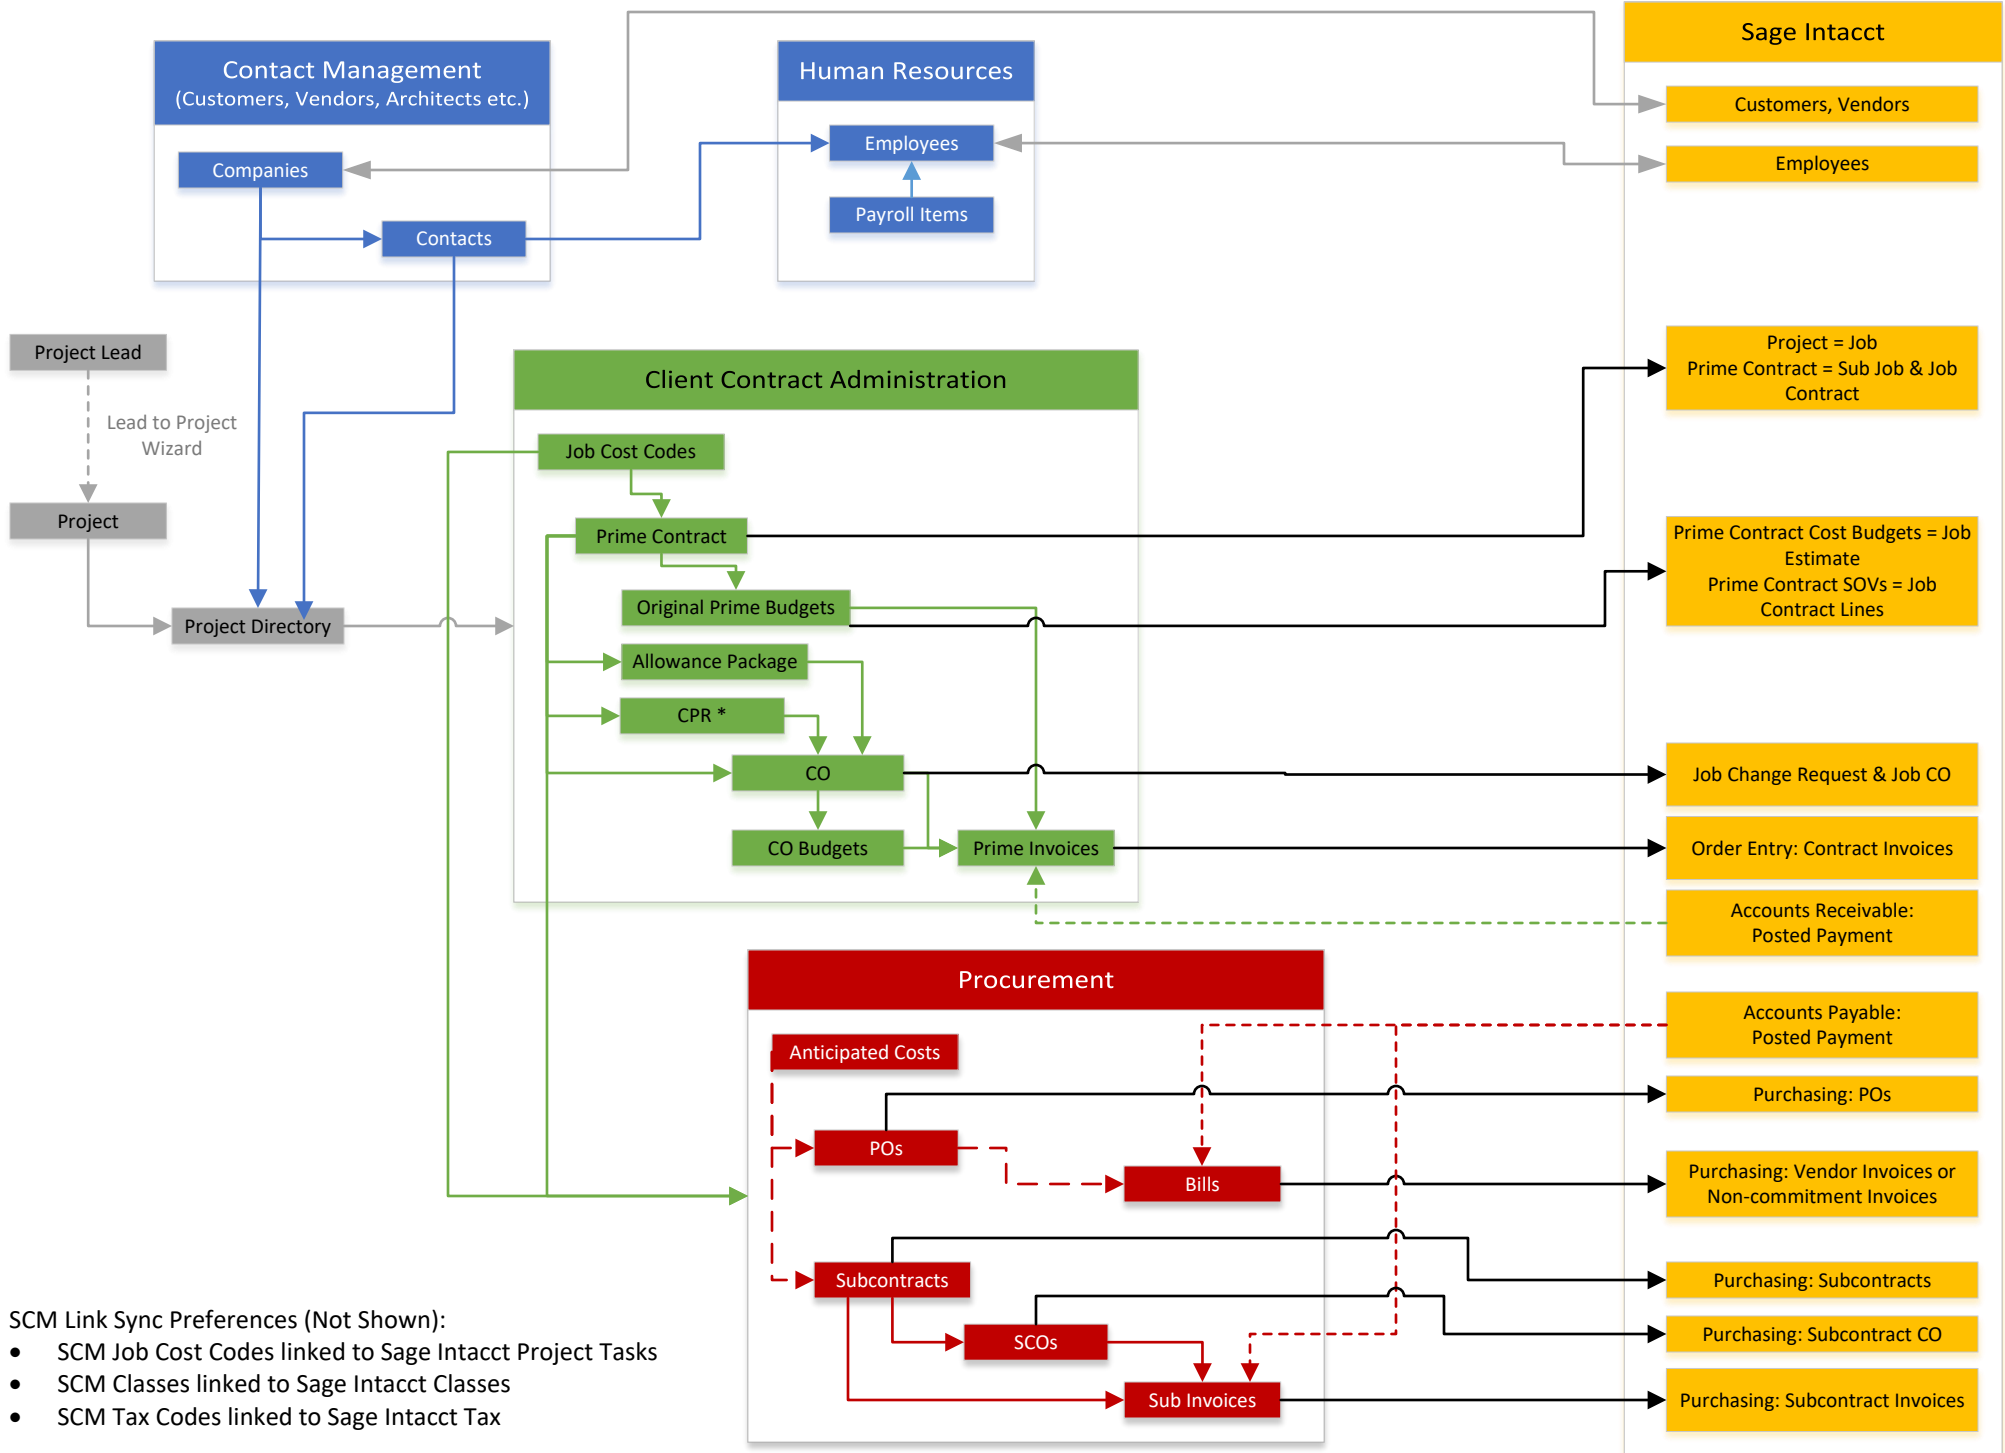

Sage CM and Sage Intacct Integration

- SCM Link Sync Preferences (Not Shown):
- SCM Job Cost Codes linked to Sage Intacct Project Tasks
 - SCM Classes linked to Sage Intacct Classes
 - SCM Tax Codes linked to Sage Intacct Tax